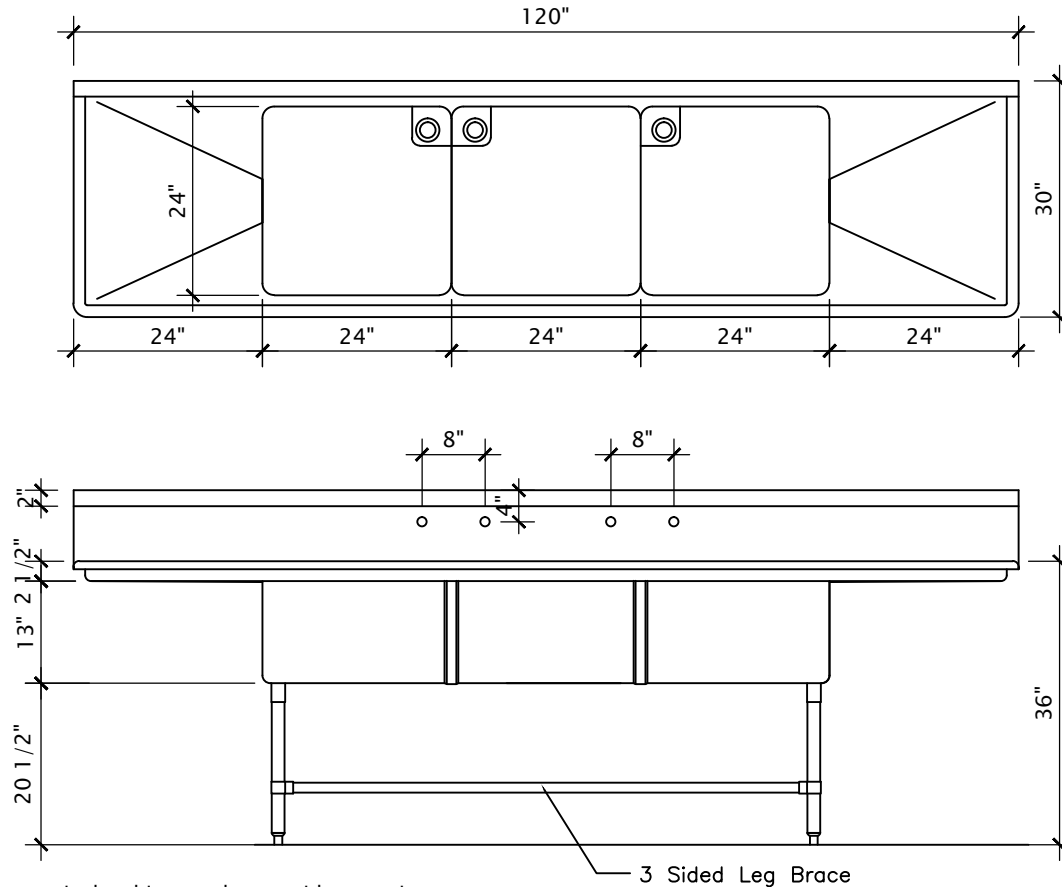

Item No: _____

Model No: _____

Qty: _____

Project: _____

CORNER Drain Sinks

- Heavy duty stainless steel construction
- 13" deep bowls
- "All-Coved" corner construction
- 1.5 inch diameter radius bullnose
- Overflow tube and drain included
- 4 inch x 4 inch x 8 inch high perforated drain guard assembly included
- Galvanized legs, 1 5/8" in diameter
- 3 sided leg brace included
- Adjustable bullet feet
- Faucet holes on 8 inch centres (faucets not included)
- Shipped knock down
- Fully welded available if required