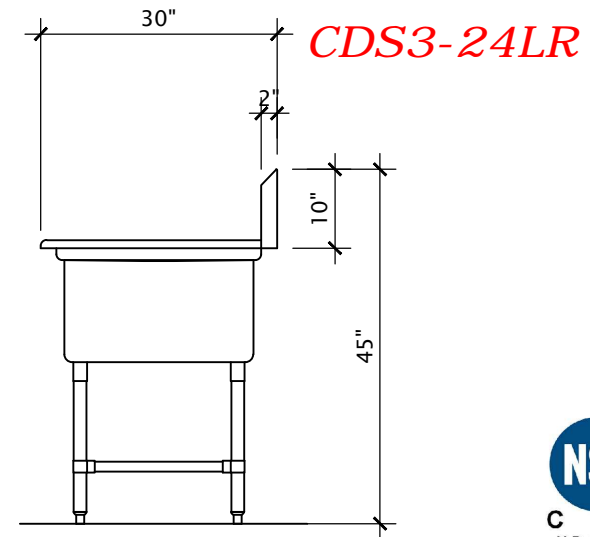

Item No: _____

Model No: _____

Qty: _____

Project: _____

CORNER Drain Sinks

- Heavy duty stainless steel construction
- 13" deep bowls
- "All-Coved" corner construction
- 1.5 inch diameter radius bullnose
- Overflow tube and drain included
- 4 inch x 4 inch x 8 inch high perforated drain guard assembly included
- Galvanized legs, 1 5/8" in diameter
- 3 sided leg brace included
- Adjustable bullet feet
- Faucet holes on 8 inch centres (faucets not included)
- Shipped knock down
- Fully welded available if required